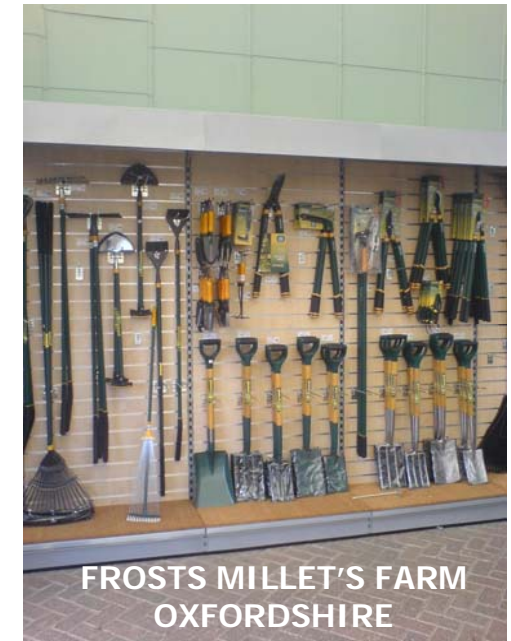

**FROSTS BRAMPTON  
CAMBRIDGESHIRE**

**FROSTS MILLET'S FARM  
OXFORDSHIRE**

**FROSTS WILLINGTON  
BEDFORDSHIRE**

**International Displays recently secured the contract to supply and install a range of display equipment throughout the Frosts Garden Centre Group using a combination of Tegometall and traditional slatwall panels.**